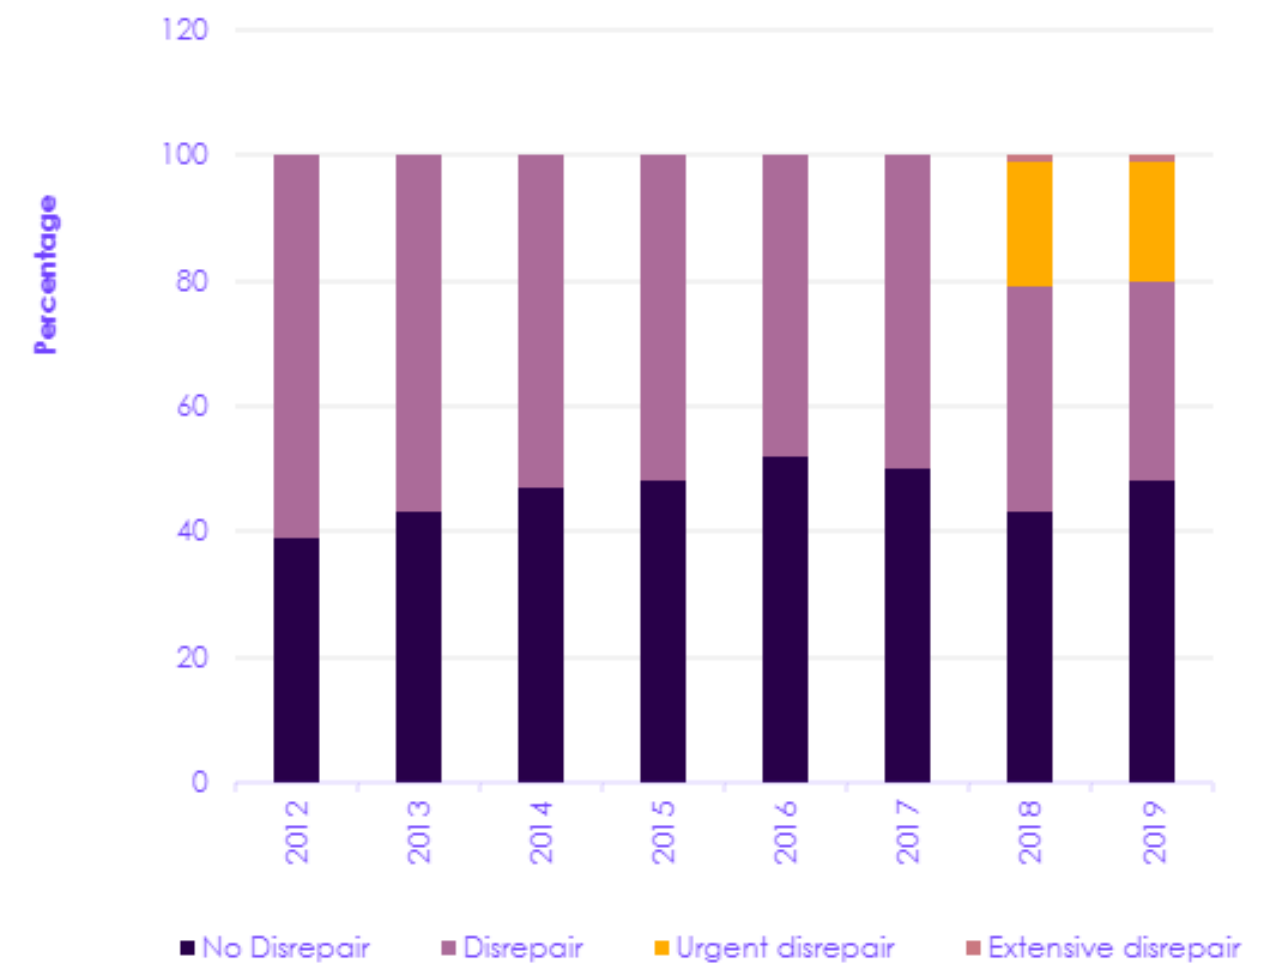

ABC: Resilient Communities

**linear
accumulation**

=

**linear
extraction**

**circular
innovation/
regenerative
communities**

Figure 4.4 Disrepair to Critical Elements in housing stock, 2012-2019

Source: Scottish house condition survey: 2019 key findings
<https://www.gov.scot/publications/scottish-house-condition-survey-2019-key-findings/>
 Notes: From 2014-2017 data on urgent disrepair and extensive disrepair was not available so disrepair includes these categories.